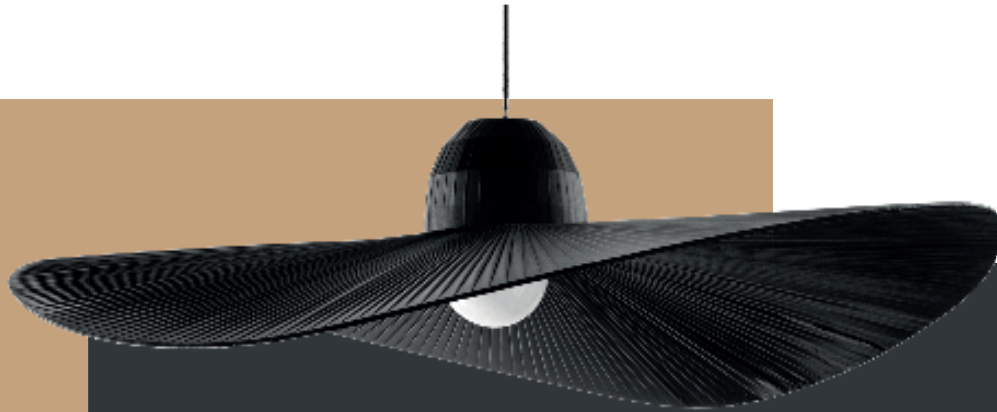

JUSQUE DANS
LE SALON